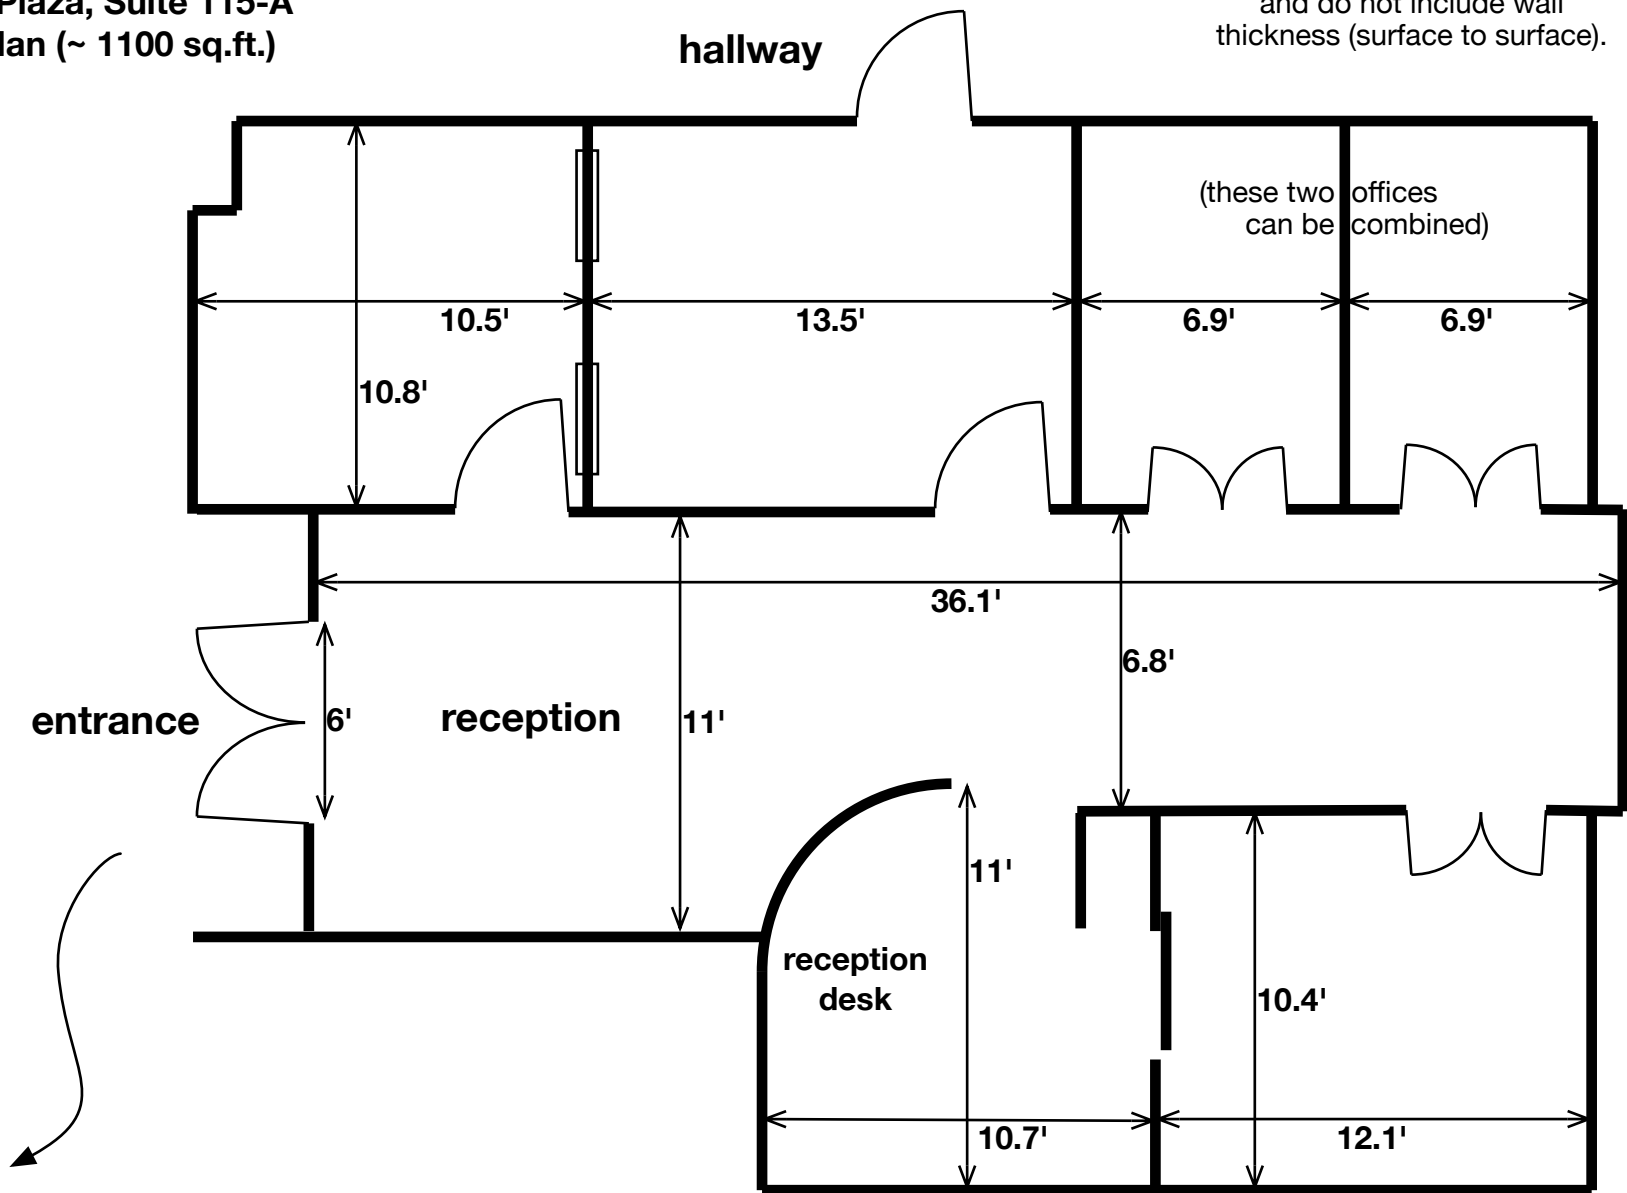

**Mediterranean Plaza, Suite 115-A
Rough Floor Plan (~ 1100 sq.ft.)**

Important:
Dimensions are approximate
and do not include wall
thickness (surface to surface).

first floor lobby & entrance